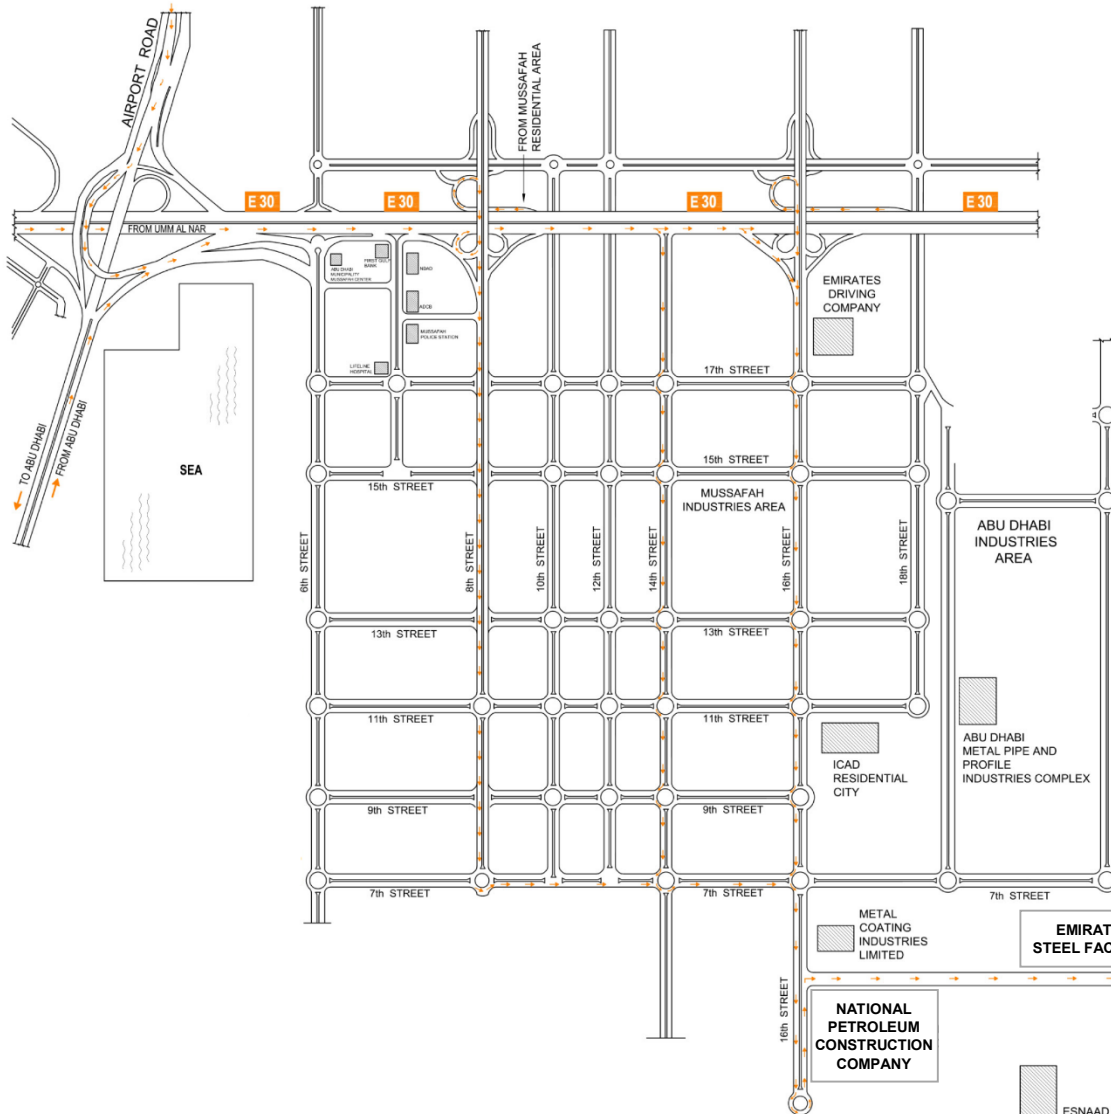

O.I.L. Engineering Middle East – Location Map

O.I.L. Engineering Middle East
A Specialist Services Group Company
 Mussafah Industrial Area
 P.O. Box 129226, Abu Dhabi, UAE
 Tel: +971 2 507 4000
 Fax: +971 2 551 5531
sales@specserve.com

GPS Coordinates:
 Latitude: 24.31712
 Longitude: 54.474185

O.I.L. Engineering Middle East

OIL ENGINEERING ME
 A SPECIALIST SERVICES GROUP COMPANY

DIRECTIONS:

Coming from Abu Dhabi, take 30th street / Al Khaleej Al Arabic street, then Airport Road and head toward Mussafah Industrial Area.

Coming from Dubai, from Abu Dhabi – Dubai Road, take exit onto E-30, then head toward Mussafah Industrial Area.